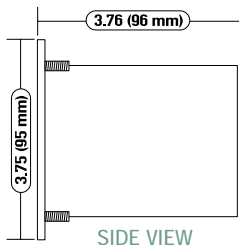

MODEL 7100

Compact Oxygen Analyzer

Mini Zirconia Sensor/0-2,000PPM Range

Oxygen analysis doesn't have to be complicated or expensive

BACK PANEL DETAIL

PANEL CUT-OUT DETAIL

SIDE VIEW

Dimensions in Inches (mm)

Sensor	Mini Zirconia Sensor
Measurement Range	0-10ppm/0-100ppm/0-1,000ppm/0-2,000ppm/ auto range or fixed range
Display	0.75" (19.05mm) LED digital display, Color coded LED's for system status, Alarms 1&2= RED, system fault= YELLOW, OK and online= GREEN
Response Time	<15 seconds to 90% step change @ ppm level
Intrinsic Error (accuracy)	$\pm 3\text{ppm} @ 0-50\text{ppm} / \pm 5\text{ppm} @ 51-500\text{ppm} /$ $\pm 5\text{ppm} @ 501-2000 \text{ ppm O}_2 @ \text{STP}$ when calibrated @ target concentration @ STP: $\pm 1\%$ range
Operating Temperature	5-45° C
Signal Interface	RS-232 service port, 4-20mA negative ground, 0-10VDC range ID and choice of 0-1VDC or 0-5VDC or 0-10VDC analog oxygen signal
Alarm Outputs	Two alarms with adjustable form C relay outputs. Configurable for fail-safe or fail-alarm mode, ascending or descending trip. One system fault relay. One alarm/relay for sensor heater OK.
Sample Port	1/8 inch NPT female ports
Electrical Connections	Removable terminal blocks on back of analyzer
Power, Analyzer	5 watts at 115/230VAC 50/60Hz, single phase or 12-30VDC (battery backup capability)
Environmental Ratings, Analyzer	Faceplate: NEMA type 4, IP66 Housing: NEMA type 1, IP20
Warranty	Electronics and sensor: One year
Weight	Analyzer: Less than 2lbs. (0.9kg)