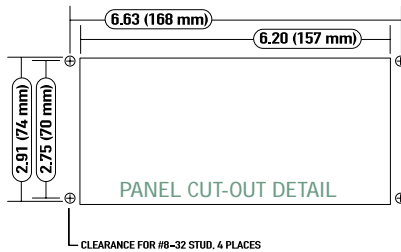

MODEL 7100

Compact Oxygen Analyzer

Mini Zirconia Sensor/0-2,000PPM Range

Oxygen analysis doesn't have to be complicated or expensive

BACK PANEL DETAIL

PANEL CUT-OUT DETAIL

SIDE VIEW

Dimensions in Inches (mm)

Sensor	Mini Zirconia Sensor
Measurement Range	0-10ppm/0-100ppm/0-1,000ppm/0-2,000ppm/ auto range or fixed range
Display	0.75" (19.05mm) LED digital display, Color coded LED's for system status, Alarms 1&2= RED, system fault= YELLOW, OK and online= GREEN
Response Time	<15 seconds to 90% step change @ ppm level
Intrinsic Error (accuracy)	$\pm 3\text{ppm} @ 0-50\text{ppm} / \pm 5\text{ppm} @ 51-500\text{ppm} /$ $\pm 5\text{ppm} @ 501-2000 \text{ ppm O}_2 @ \text{STP}$ when calibrated @ target concentration @ STP: $\pm 1\%$ range
Operating Temperature	5-45° C
Signal Interface	RS-232 service port, 4-20mA negative ground, 0-10VDC range ID and choice of 0-1VDC or 0-5VDC or 0-10VDC analog oxygen signal
Alarm Outputs	Two alarms with adjustable form C relay outputs. Configurable for fail-safe or fail-alarm mode, ascending or descending trip. One system fault relay. One alarm/relay for sensor heater OK.
Sample Port	1/8 inch NPT female ports
Electrical Connections	Removable terminal blocks on back of analyzer
Power, Analyzer	5 watts at 115/230VAC 50/60Hz, single phase or 12-30VDC (battery backup capability)
Environmental Ratings, Analyzer	Faceplate: NEMA type 4, IP66 Housing: NEMA type 1, IP20
Warranty	Electronics and sensor: One year
Weight	Analyzer: Less than 2lbs. (0.9kg)

The model 7100... an affordable solution in industrial applications throughout the world.

- **COMPACT, MODULAR ANALYZER**
EASY TO INSTALL WITH SMALL FOOTPRINT
- **LARGE, EXTRA-BRIGHT LED DISPLAY**
- **WIDE MEASUREMENT RANGE**
0-2,000 PPM WITH ONE INSTRUMENT
- **LONG LIFE ZIRCONIA SENSOR**
THREE TO FIVE YEARS EXPECTED OPERATIONAL LIFE
UNLIMITED SHELF LIFE
- **LOW MAINTENANCE SENSOR**
WILL NOT DRY OUT OR FREEZE
- **LOW COST**
PRICED RIGHT FOR THE OEM AND END USER