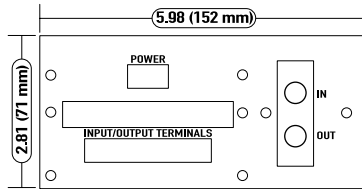

MODEL 7100

Compact Oxygen Analyzer

Mini Zirconia Sensor/0-2,000PPM Range

Oxygen analysis doesn't have to be complicated or expensive

BACK PANEL DETAIL

PANEL CUT-OUT DETAIL

SIDE VIEW

Dimensions in Inches (mm)

Sensor	Mini Zirconia Sensor
Measurement Range	0-10ppm/0-100ppm/0-1,000ppm/0-2,000ppm/ auto range or fixed range
Display	0.75" (19.05mm) LED digital display, Color coded LED's for system status, Alarms 1&2= RED, system fault= YELLOW, OK and online= GREEN
Response Time	<15 seconds to 90% step change @ ppm level
Intrinsic Error (accuracy)	$\pm 3\text{ppm} @ 0-50\text{ppm} / \pm 5\text{ppm} @ 51-500\text{ppm} /$ $\pm 5\text{ppm} @ 501-2000 \text{ ppm O}_2 @ \text{STP}$ when calibrated @ target concentration @ STP: $\pm 1\%$ range
Operating Temperature	5-45° C
Signal Interface	RS-232 service port, 4-20mA negative ground, 0-10VDC range ID and choice of 0-1VDC or 0-5VDC or 0-10VDC analog oxygen signal
Alarm Outputs	Two alarms with adjustable form C relay outputs. Configurable for fail-safe or fail-alarm mode, ascending or descending trip. One system fault relay. One alarm/relay for sensor heater OK.
Sample Port	1/8 inch NPT female ports
Electrical Connections	Removable terminal blocks on back of analyzer
Power, Analyzer	5 watts at 115/230VAC 50/60Hz, single phase or 12-30VDC (battery backup capability)
Environmental Ratings, Analyzer	Faceplate: NEMA type 4, IP66 Housing: NEMA type 1, IP20
Warranty	Electronics and sensor: One year
Weight	Analyzer: Less than 2lbs. (0.9kg)

The model 7100... an affordable solution in industrial applications throughout the world.

- **COMPACT, MODULAR ANALYZER**
EASY TO INSTALL WITH SMALL FOOTPRINT
- **LARGE, EXTRA-BRIGHT LED DISPLAY**
- **WIDE MEASUREMENT RANGE**
0-2,000 PPM WITH ONE INSTRUMENT
- **LONG LIFE ZIRCONIA SENSOR**
THREE TO FIVE YEARS EXPECTED OPERATIONAL LIFE
UNLIMITED SHELF LIFE
- **LOW MAINTENANCE SENSOR**
WILL NOT DRY OUT OR FREEZE
- **LOW COST**
PRICED RIGHT FOR THE OEM AND END USER