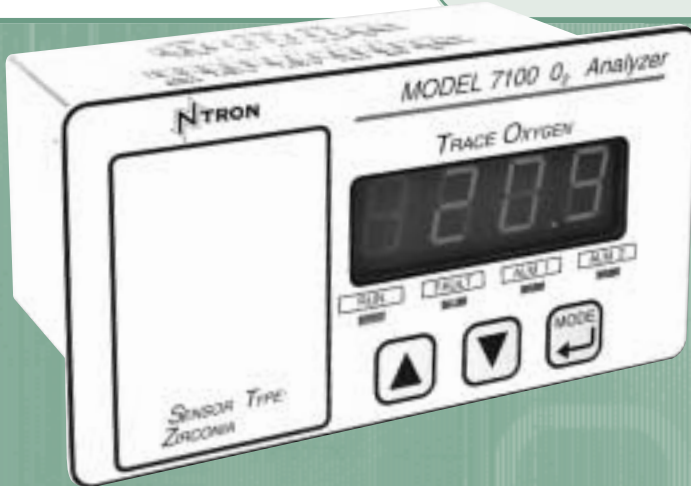

MODEL 7100

Compact Oxygen Analyzer

Mini Zirconia Sensor/0-2,000PPM Range

Oxygen analysis doesn't have to be complicated or expensive

BACK PANEL DETAIL

PANEL CUT-OUT DETAIL

SIDE VIEW

Dimensions in Inches (mm)

Sensor	Mini Zirconia Sensor
Measurement Range	0-10ppm/0-100ppm/0-1,000ppm/0-2,000ppm/ auto range or fixed range
Display	0.75" (19.05mm) LED digital display, Color coded LED's for system status, Alarms 1&2= RED, system fault= YELLOW, OK and online= GREEN
Response Time	<15 seconds to 90% step change @ ppm level
Intrinsic Error (accuracy)	$\pm 3\text{ppm} @ 0-50\text{ppm} / \pm 5\text{ppm} @ 51-500\text{ppm} /$ $\pm 5\text{ppm} @ 501-2000 \text{ ppm O}_2 @ \text{STP}$ when calibrated @ target concentration @ STP: $\pm 1\%$ range
Operating Temperature	5-45° C
Signal Interface	RS-232 service port, 4-20mA negative ground, 0-10VDC range ID and choice of 0-1VDC or 0-5VDC or 0-10VDC analog oxygen signal
Alarm Outputs	Two alarms with adjustable form C relay outputs. Configurable for fail-safe or fail-alarm mode, ascending or descending trip. One system fault relay. One alarm/relay for sensor heater OK.
Sample Port	1/8 inch NPT female ports
Electrical Connections	Removable terminal blocks on back of analyzer
Power, Analyzer	5 watts at 115/230VAC 50/60Hz, single phase or 12-30VDC (battery backup capability)
Environmental Ratings, Analyzer	Faceplate: NEMA type 4, IP66 Housing: NEMA type 1, IP20
Warranty	Electronics and sensor: One year
Weight	Analyzer: Less than 2lbs. (0.9kg)

The model 7100... an affordable solution in industrial applications throughout the world.

- **COMPACT, MODULAR ANALYZER**
EASY TO INSTALL WITH SMALL FOOTPRINT
- **LARGE, EXTRA-BRIGHT LED DISPLAY**
- **WIDE MEASUREMENT RANGE**
0-2,000 PPM WITH ONE INSTRUMENT
- **LONG LIFE ZIRCONIA SENSOR**
THREE TO FIVE YEARS EXPECTED OPERATIONAL LIFE
UNLIMITED SHELF LIFE
- **LOW MAINTENANCE SENSOR**
WILL NOT DRY OUT OR FREEZE
- **LOW COST**
PRICED RIGHT FOR THE OEM AND END USER